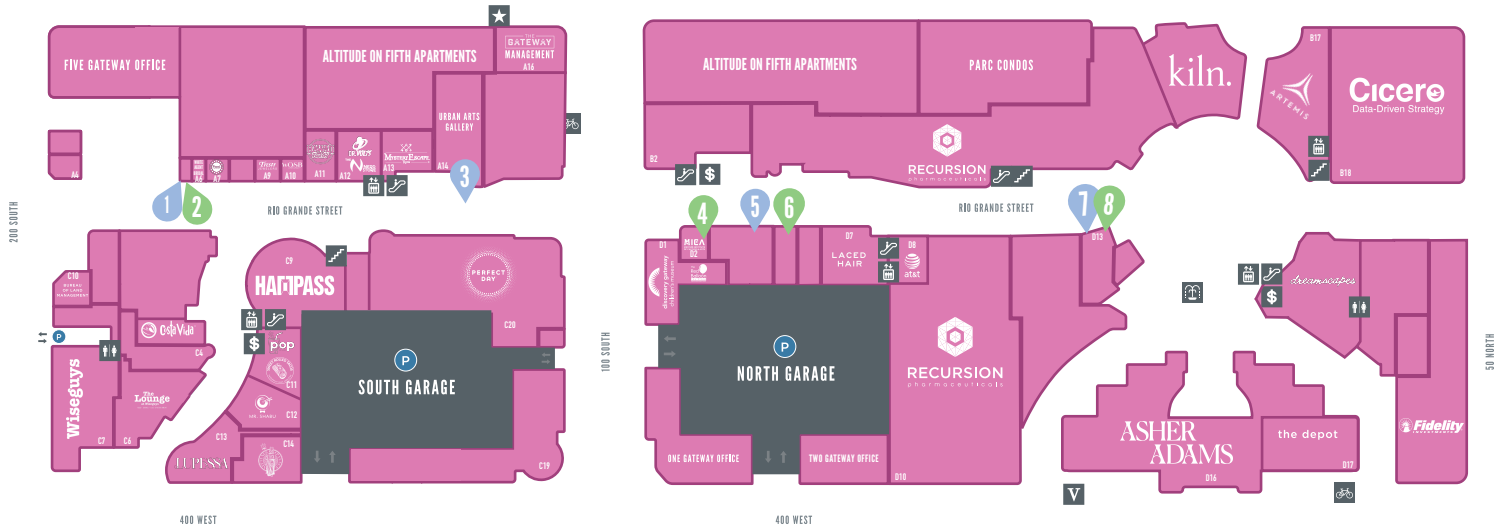

↓ STREET LEVEL

1 **170 S RIO GRANDE STREET**
“Winter Morning Dreams”
 By Evangaline Amadu

2 **170 S RIO GRANDE STREET**
“Starry Night Over Salt Lake City”
 By Beatriz Killpack

3 **158 S RIO GRANDE STREET**
Urban Arts Gallery

4 **150 S RIO GRANDE STREET**
Mestizo Institute of Culture and Arts

5 **79 S RIO GRANDE STREET**
“Solstice Dreamscape”
 By Tink Safer

6 **79 S RIO GRANDE STREET**
“Winter Under Glass”
 By Dori Anderson

7 **15 S RIO GRANDE STREET**
“Grow Together”
 By Kate Jarman-Gates

8 **15 S RIO GRANDE STREET**
“Let Light Shine”
 By Ashley Hare

ATTHEGATEWAY.COM

@atthegateway